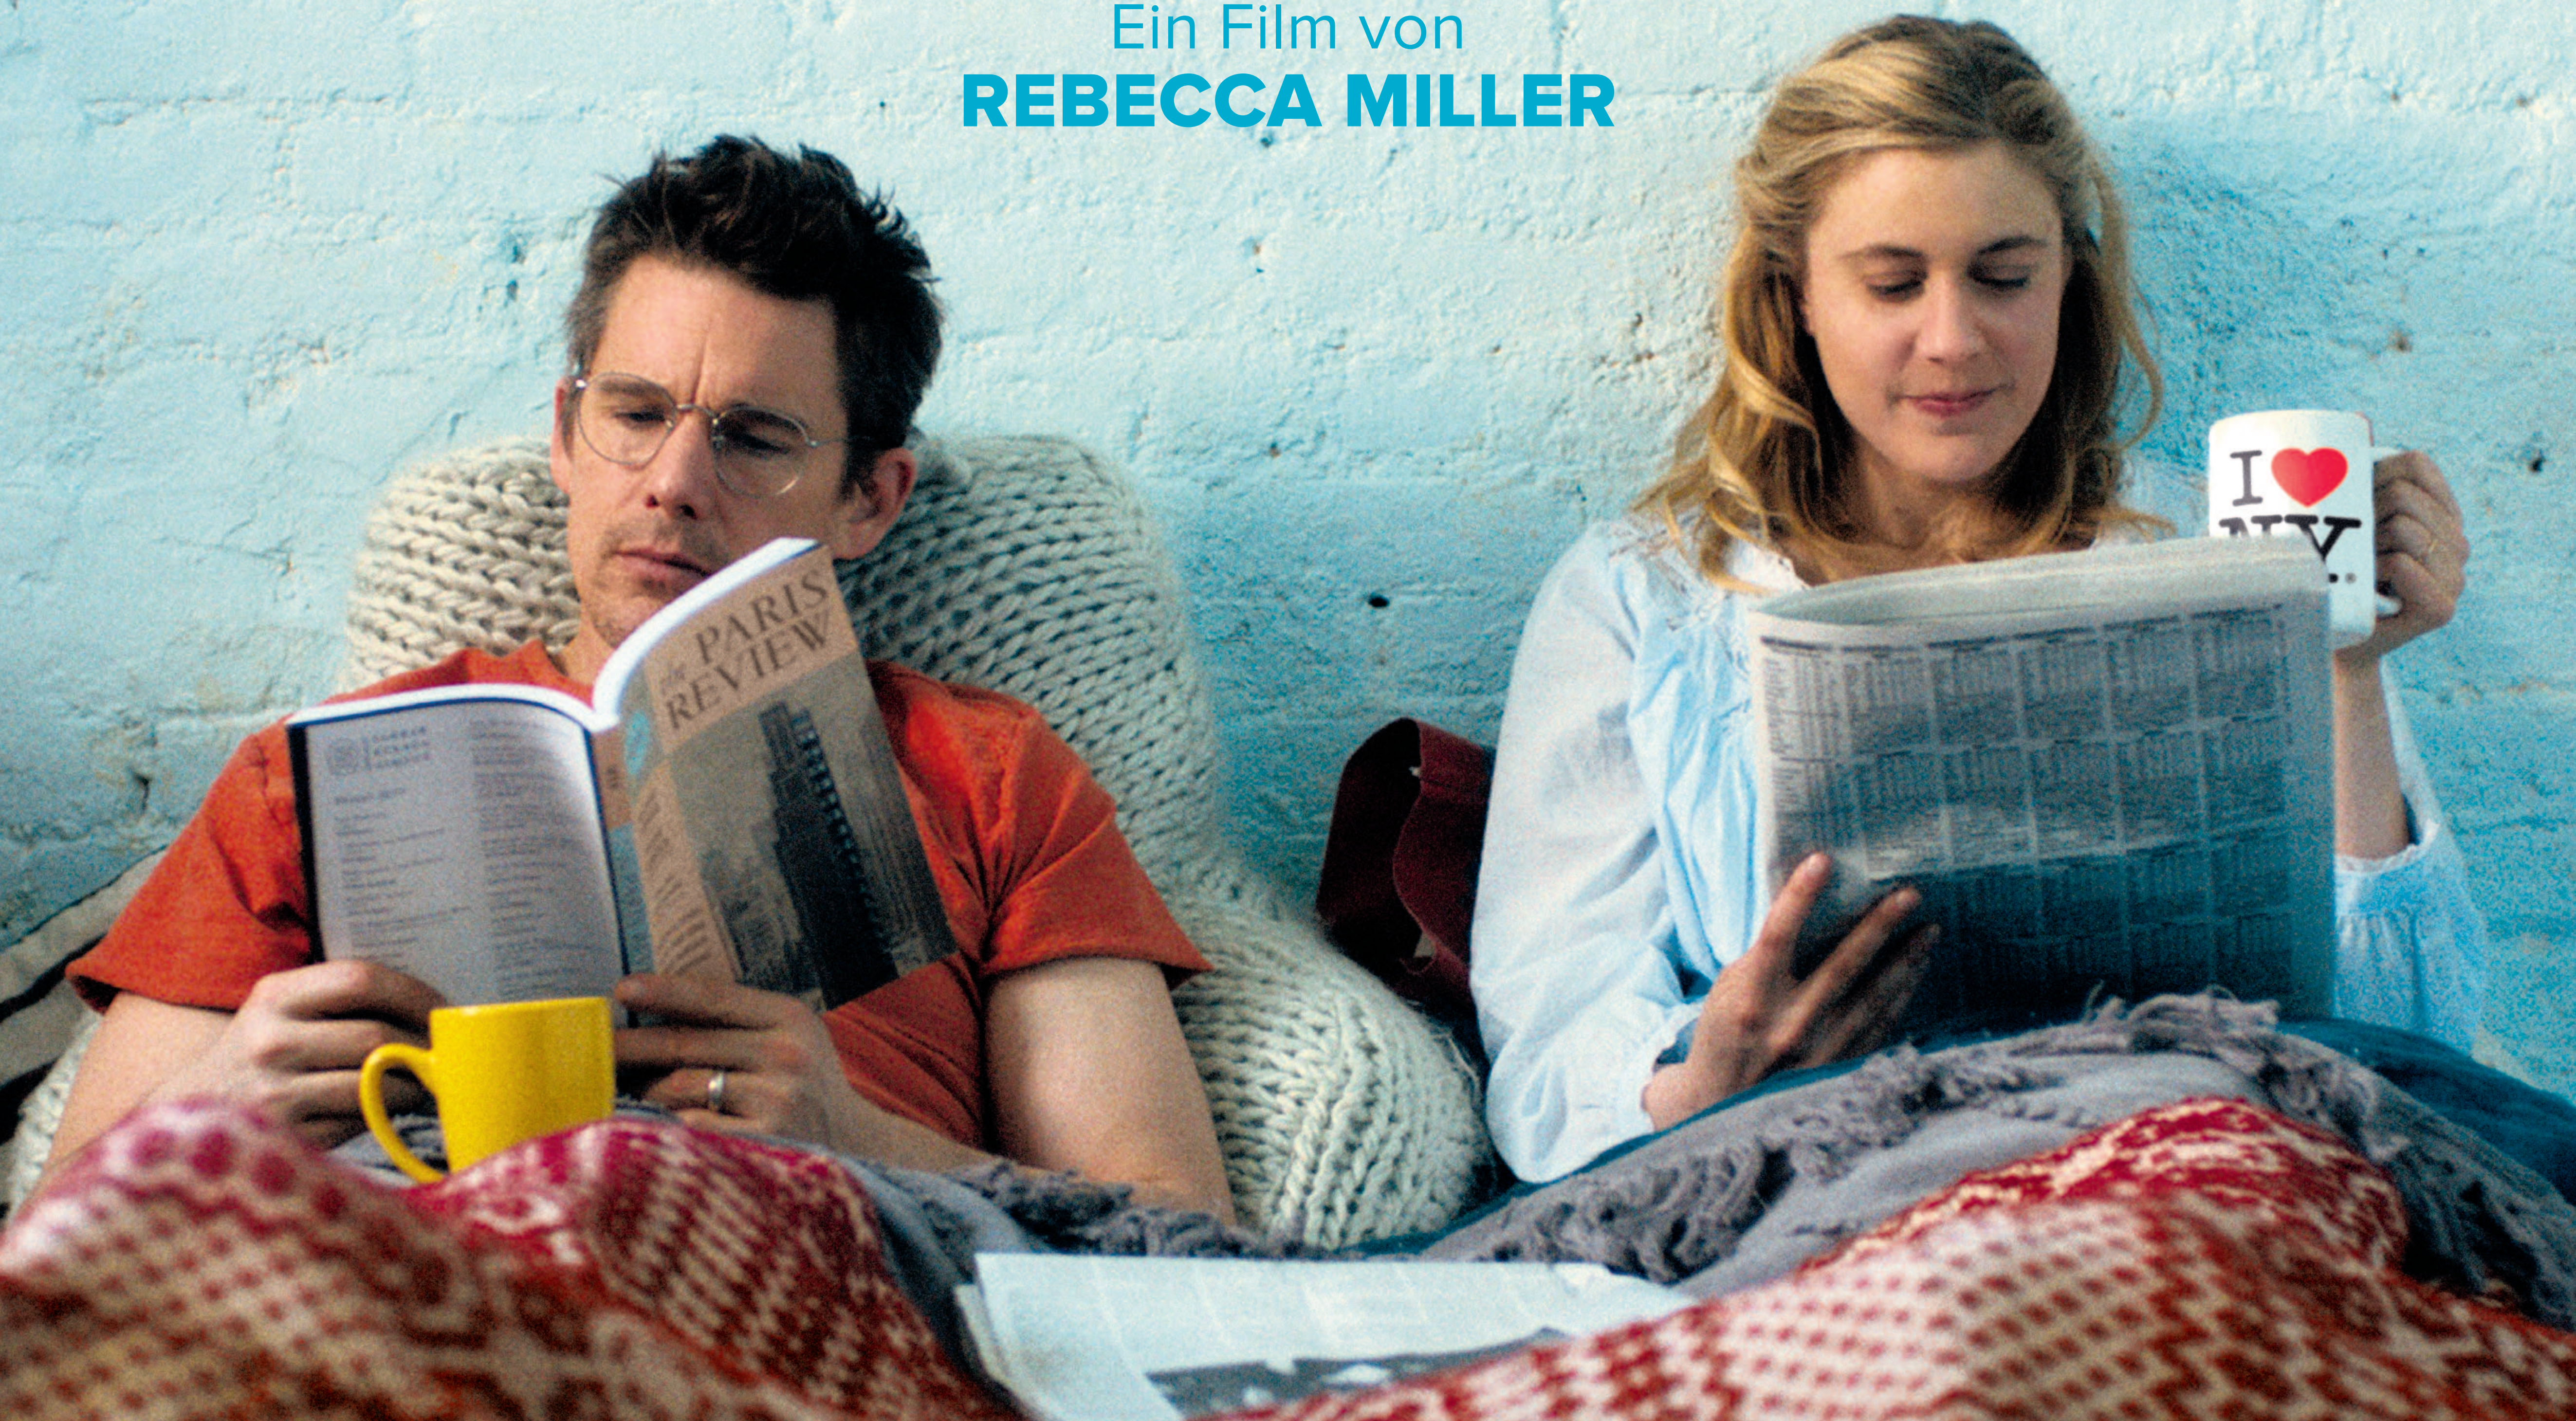

MAGGIE'S PLAN

„Ein spritziger und überquellender Film“

SÜDDEUTSCHE ZEITUNG

„Intelligent und sehr, sehr lustig“

THE NEW YORK TIMES

„Leichtfüßige New-York-Komödie in der Tradition von Woody Allen“

FILMSTARTS.DE

Ein Film von
REBECCA MILLER